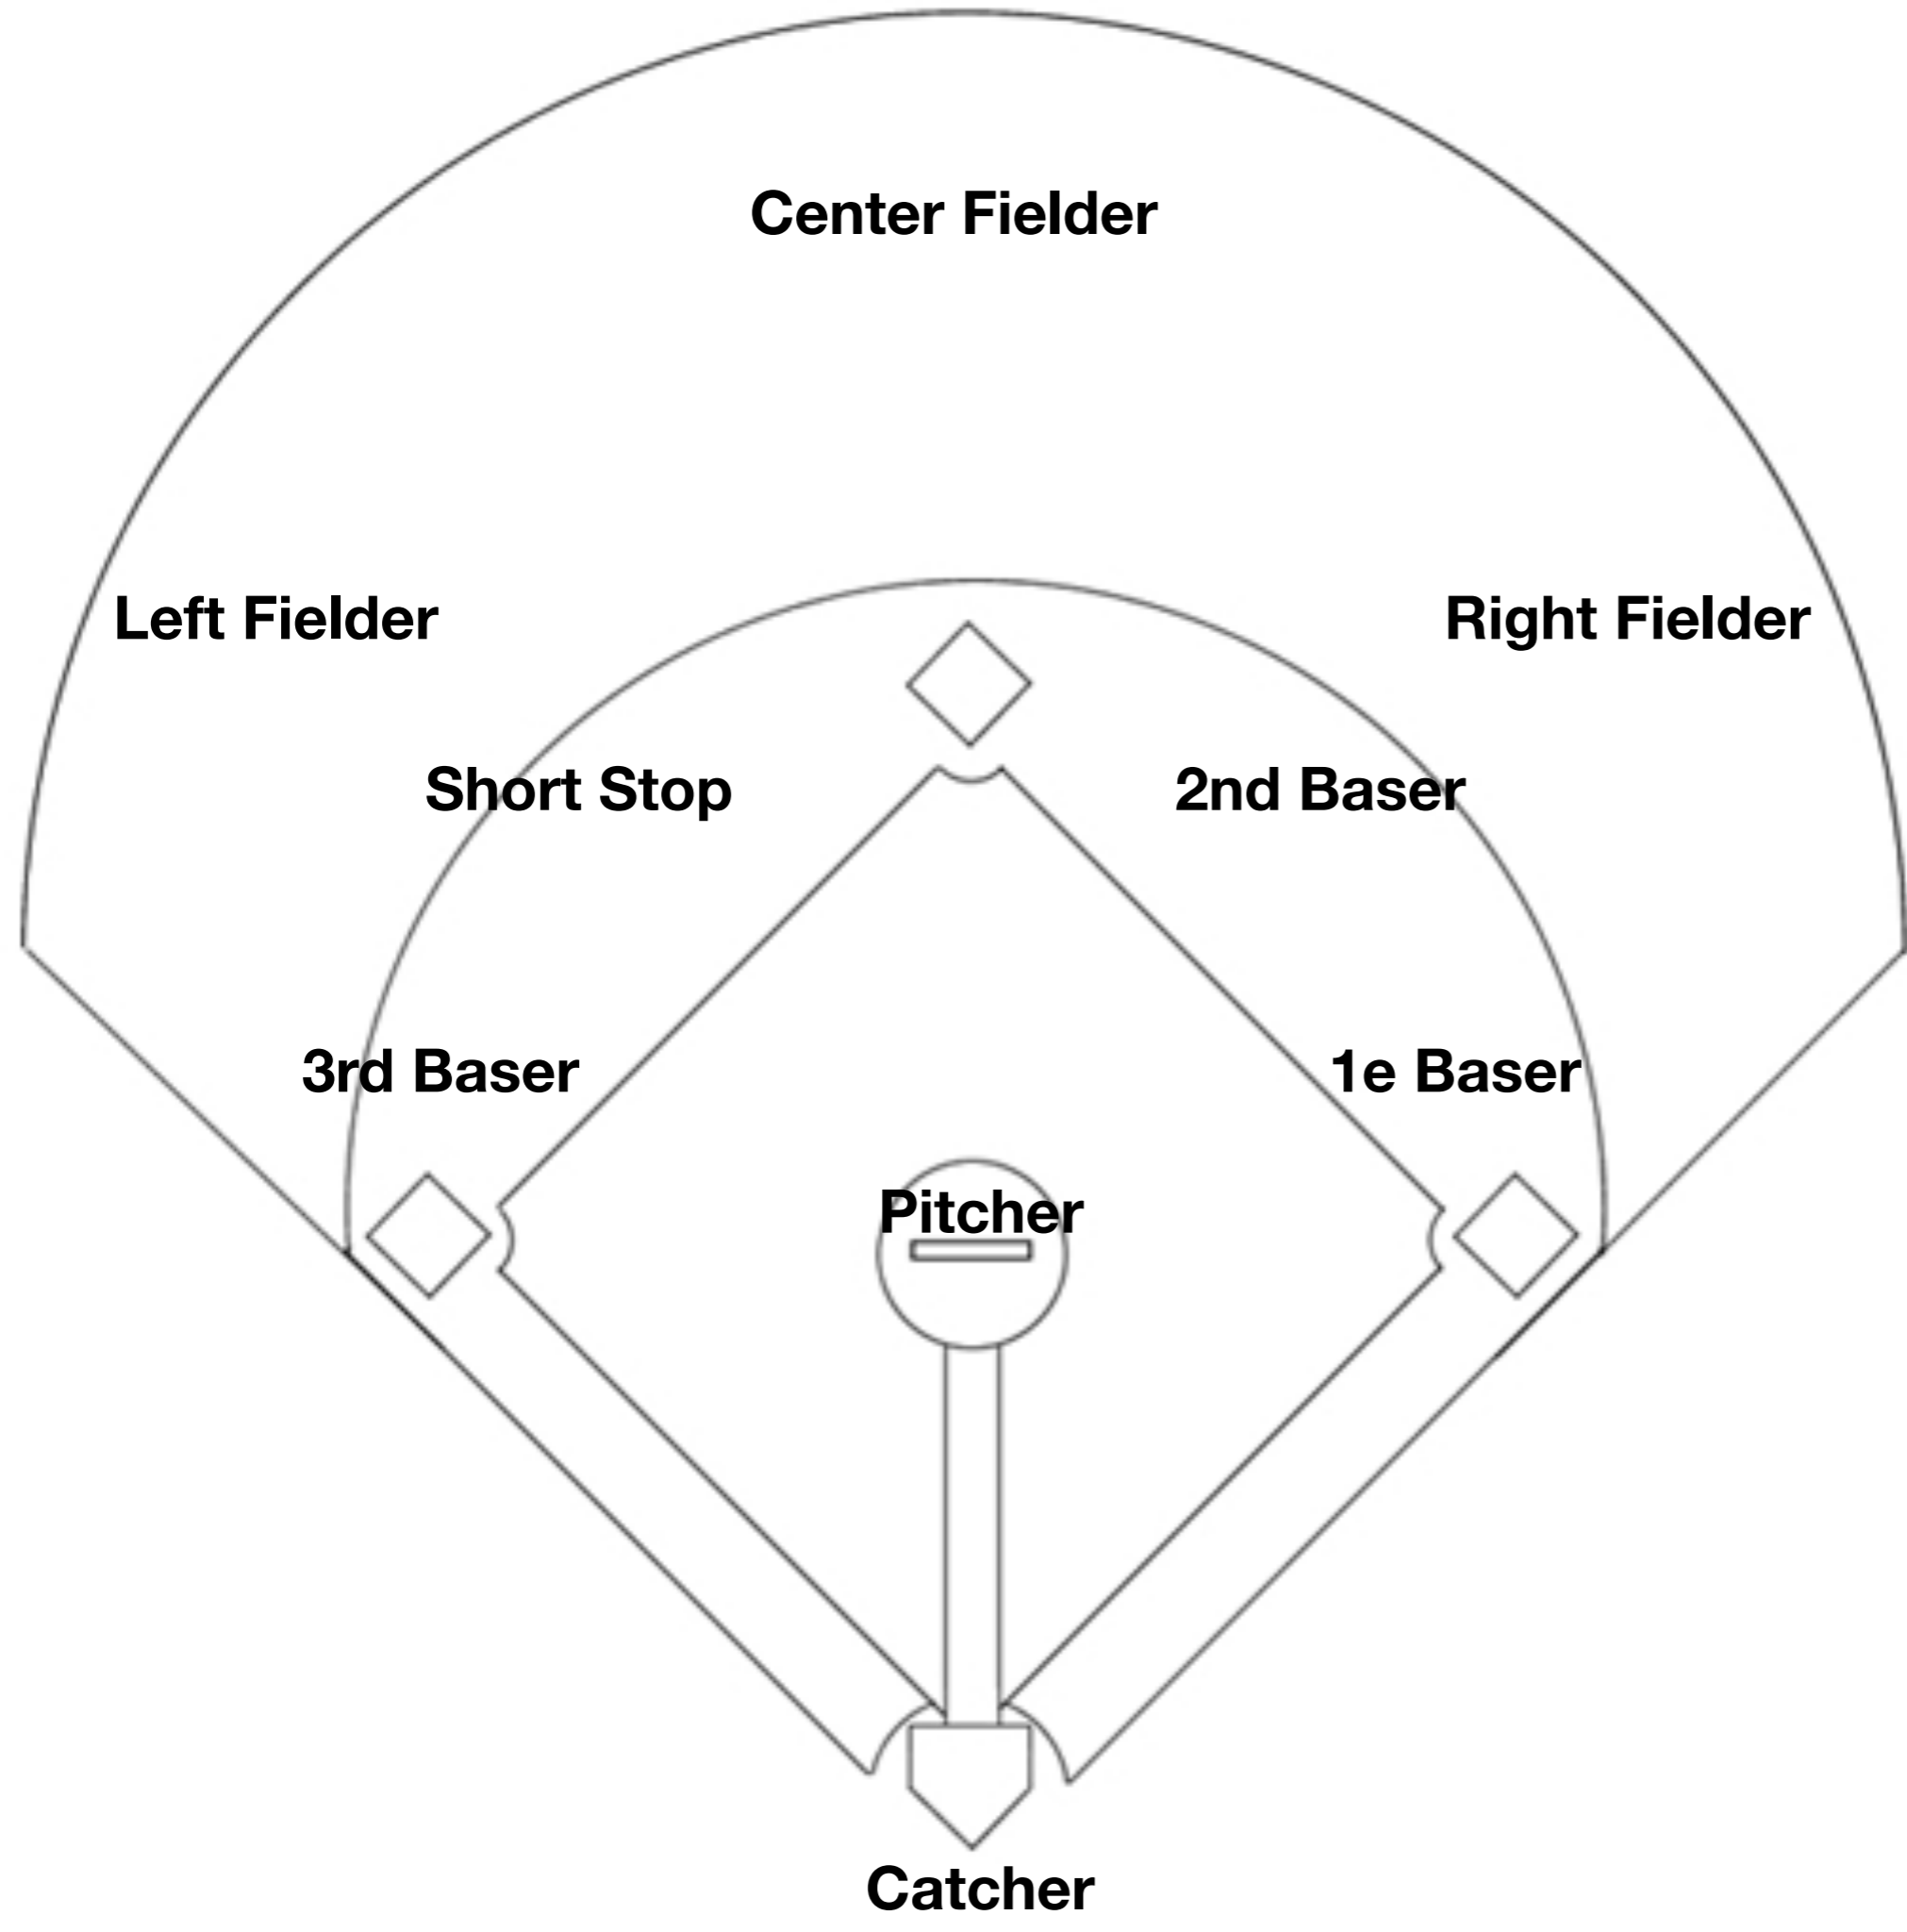

**Field positions**

- 1 Pitcher**
- 2 Catcher**
- 3 1e Baser**
- 4 2nd Baser**
- 5 3rd Baser**
- 6 Short Stop**
- 7 Left Fielder**
- 8 Center Fielder**
- 9 Right Fielder**

- 1 Pitcher**
- 2 Catcher**
- 3 1e Baser**
- 4 2nd Baser**
- 5 3rd Baser**
- 6 Short Stop**
- 7 Left Fielder**
- 8 Center Fielder**
- 9 Right Fielder**

- 1 Pitcher**
- 2 Catcher**
- 3 1e Baser**
- 4 2nd Baser**
- 5 3rd Baser**
- 6 Short Stop**
- 7 Left Fielder**
- 8 Center Fielder**
- 9 Right Fielder**
- 10 Mid Fielder**

**Slowpitch has a 10th player.  
who plays shallow outfield**